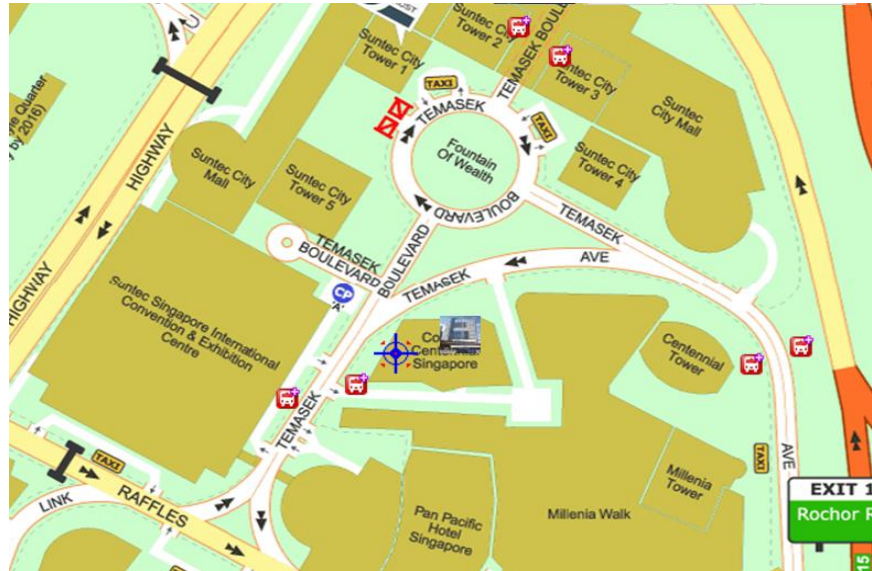

CONRAD CENTENNIAL SINGAPORE

Conrad Centennial Singapore, Two Temasek Boulevard, Singapore 038982

65 6334 8888

20

1. 24000000

2. WiFi

3. 新加坡

4. 000